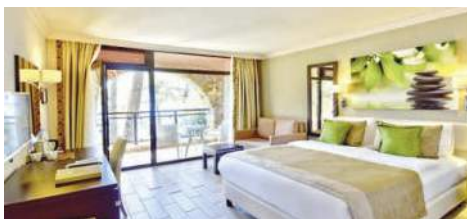

TUI BLUE Marmaris

→ Dalaman 🚗 103 km

Turkey

rooms overall	room type single/twin beds	restaurants/ seats	theatre/ seats	meeting rooms/ max. participants/room size
279	– / 20	■ Purple Turtle (Restaurant & Bar on the beach): approx. 13 tables on jetty, 10 high tables, 5 tables for 2 at the bar ■ The Restaurant: 440 (in- & outside) ■ Levante (À la carte Restaurant): 40 outside	–	–